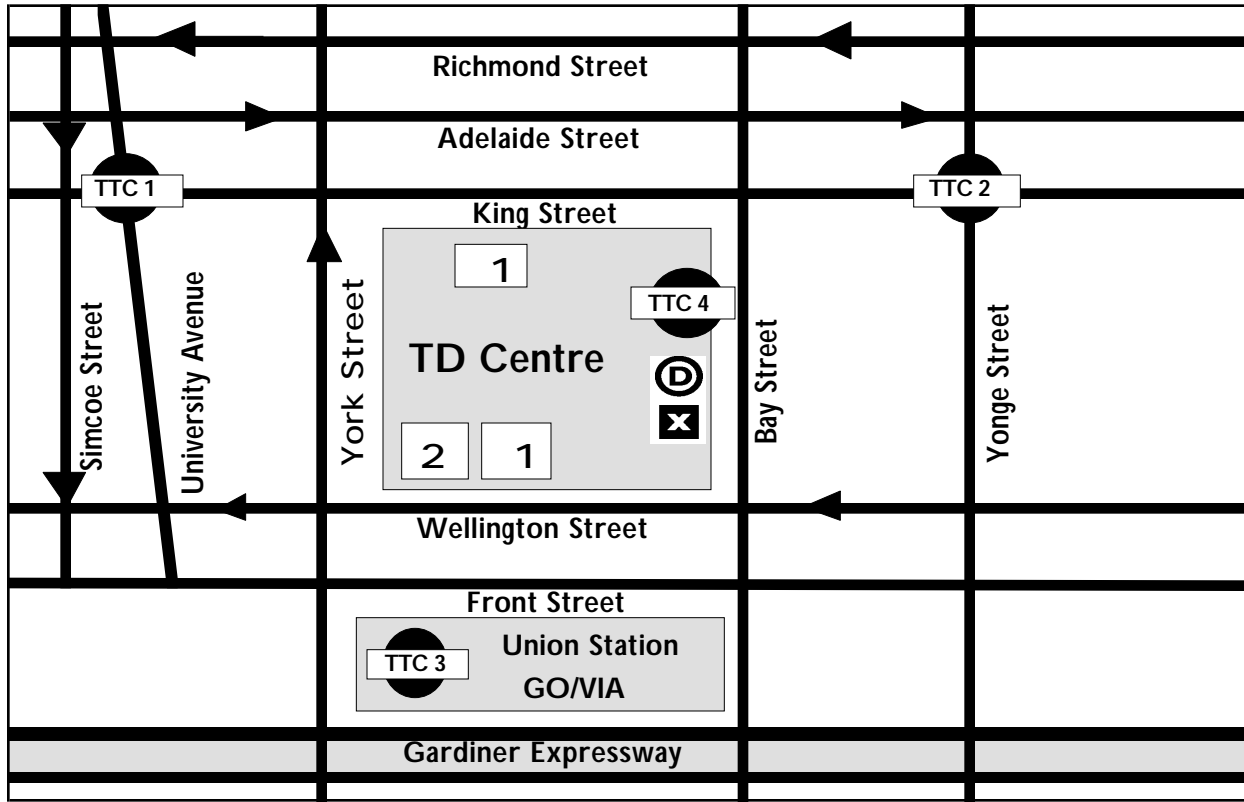

# DESIGN EXCHANGE MAP AND DIRECTIONS

West ↔ East

## LEGEND

- 1 TD Centre Parking Entrance
- 2 TD Centre Loading Dock
- One Way Streets
- TTC 1 St. Andrew Subway Station
- TTC 2 King Subway Station
- TTC 3 Union Station
- TTC 4 Bay Bus Stop

 Design Exchange  
234 Bay Street  
P.O. Box 18  
Toronto, Ontario  
M5K 1B2

## From within the city

1. Go south on Bay St. to Wellington St. and turn right
2. Take Wellington St. to the TDC Underground Parking Entrance

### From the University Avenue Subway Line

Exit at St. Andrew Station and walk east two blocks to Bay St.