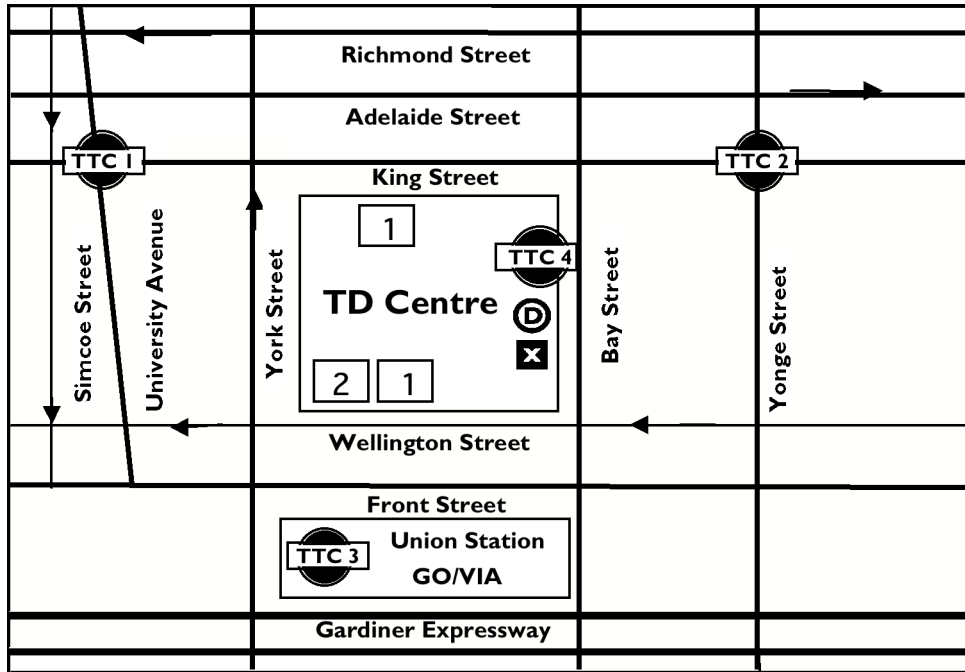

MAP AND DIRECTIONS

West ↔ East

DRIVING

From the Gardiner Expressway, Don Valley Parkway, or QEW

1. Take the Gardiner Expressway to the Bay St. exit
2. Go north on Bay St. to Wellington St. and turn left
3. Take Wellington St. to the TDC Underground Parking Entrance

From within the city

1. Go south on Bay St. to Wellington St. and turn right
2. Take Wellington St. to the TDC Underground Parking Entrance

PARKING

Proceed to the Ernst & Young Tower, following signs for DX

PUBLIC TRANSIT

From the Yonge Street Subway Line

Exit at King Station and walk west one block to Bay St.

From the University Avenue Subway Line

Exit at St. Andrew Station and walk east two blocks to Bay St.

From both Yonge & University Lines, GO and VIA trains

Exit at Union Station and walk north on Bay St.

From the Bloor-Danforth Subway Line

Exit at Bay Station and take the Bay St. South bus to King St.

LEGEND